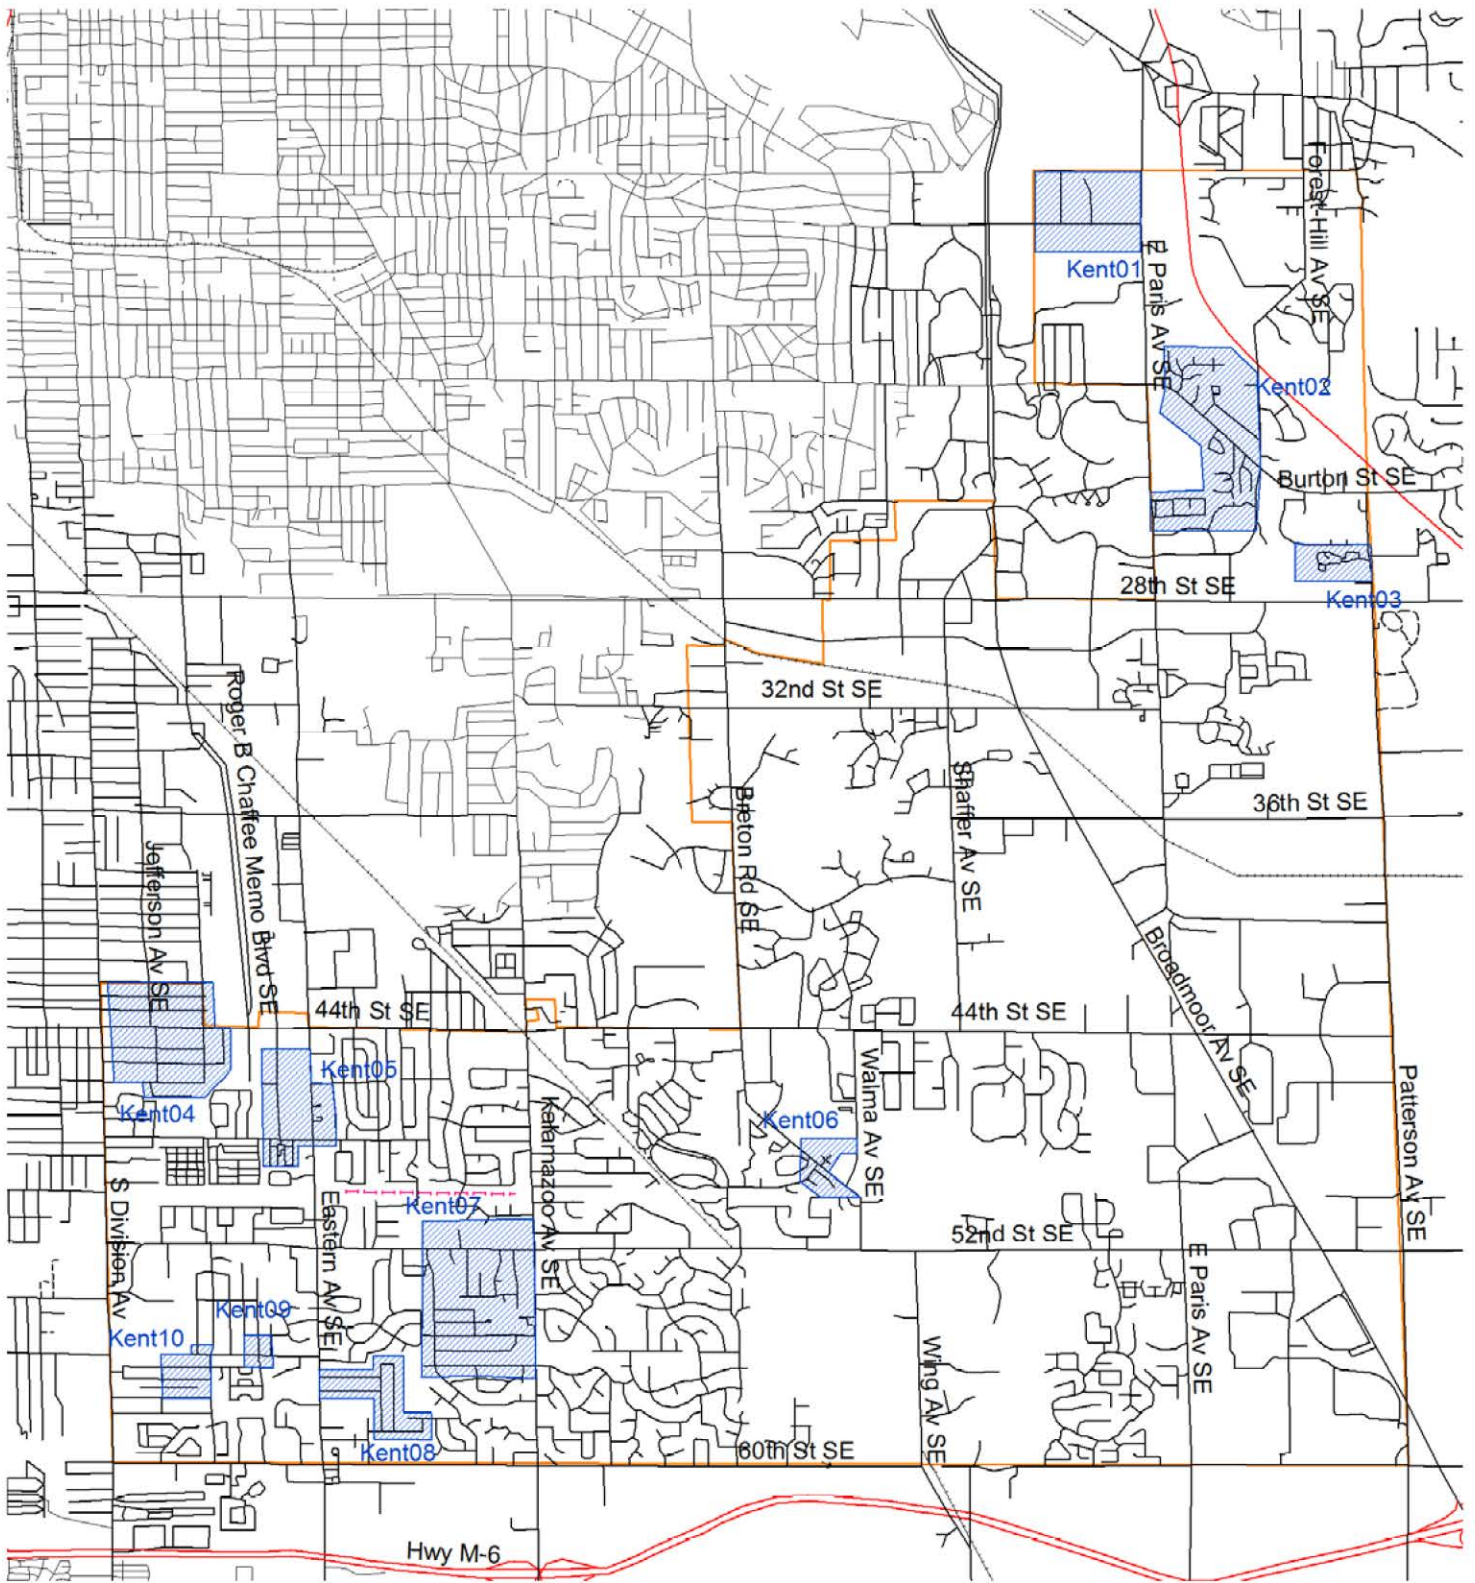

City of Kentwood Gypsy Moth Survey Report for 2018 Season

**Shaded Areas are Recommended
for Aerial Spray in Spring 2018**

— City Border

2017 Aquatic Consulting Services